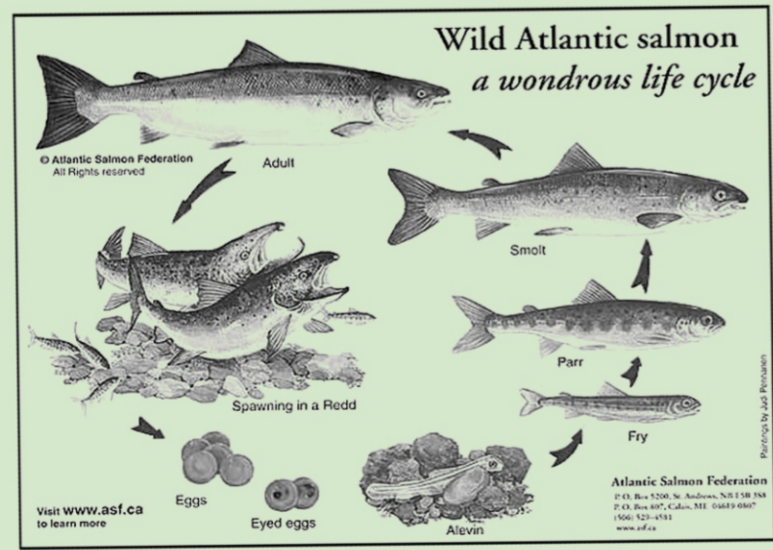

LaHave River Salmon Pools

taylor 13